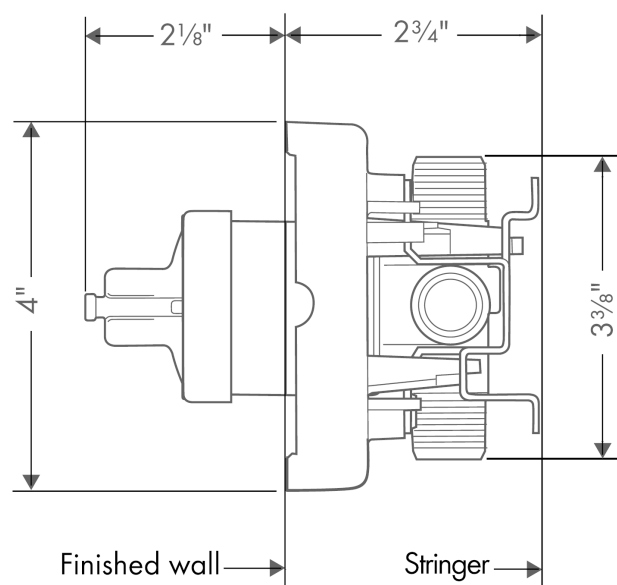

Rough, Pressure Balance with Service Stops

Finishes : n.a. Part no. : 04121181

Description

Item details

List Price \$ 133.00

Compliance

Product image

Scale drawing

Rough, Pressure Balance with Service Stops

Finishes : n.a. Part no. : 04121181

Exploded drawing

Year of production: >10/08

Rough, Pressure Balance with Service Stops

Finishes : n.a. Part no. : 04121181

Spare parts list

Year of production: >10/08

Pos.	Description	Part no.	Price	PU
1	cartridge, assy	88727000	-	1