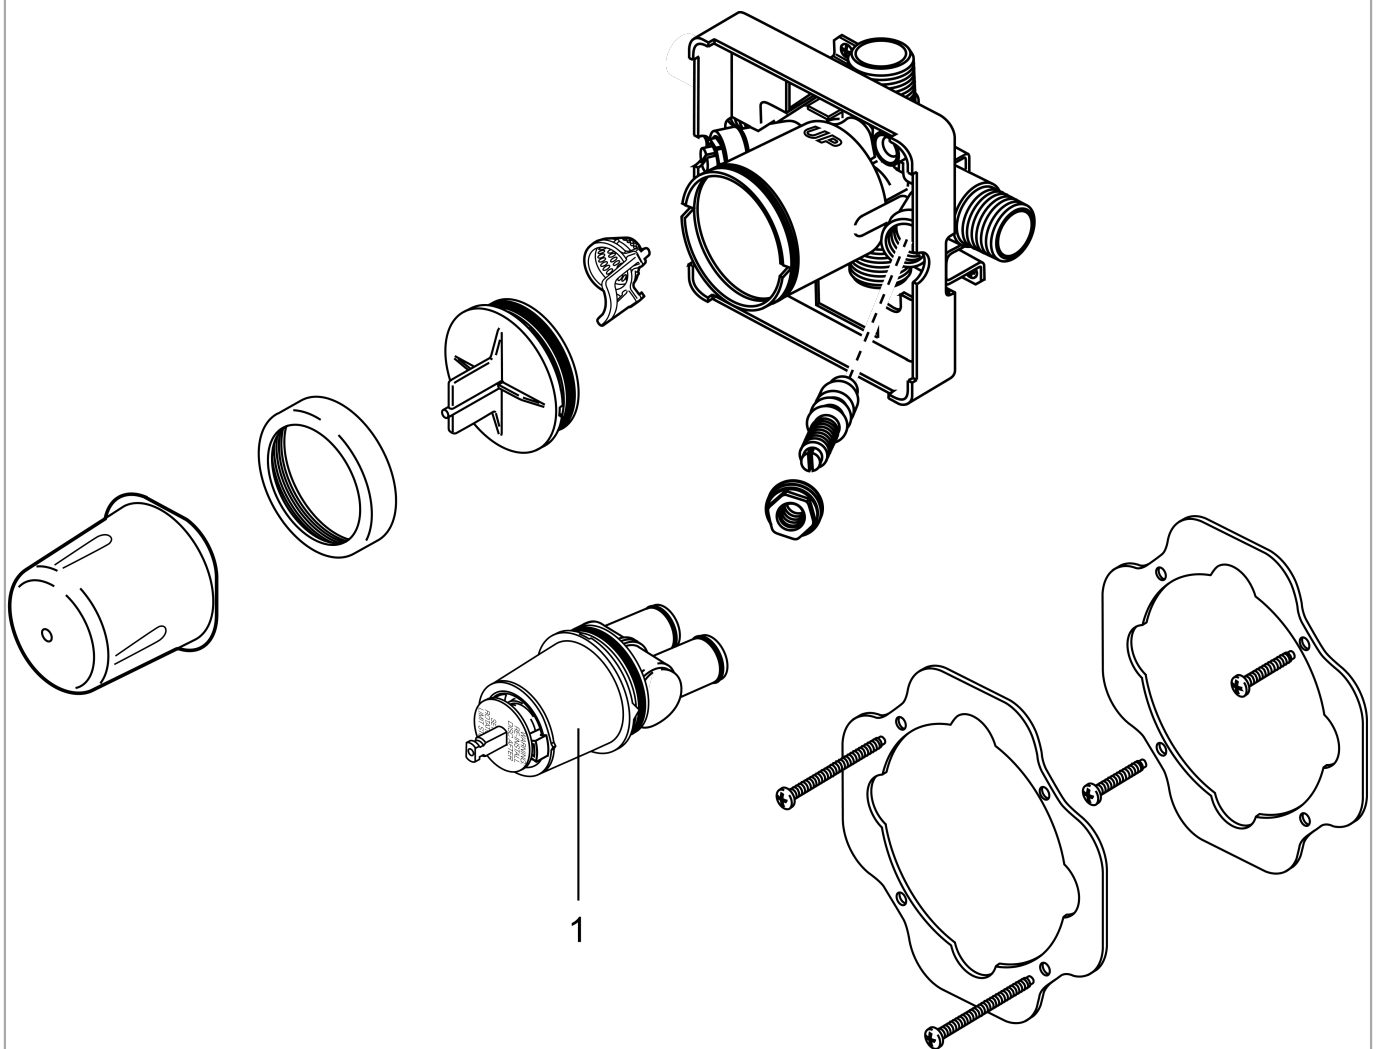

Rough, Pressure Balance with Service Stops

Finishes : n.a. Part no. : 04121181

Description

Item details

List Price \$ 133.00

Compliance

Product image

Scale drawing

Rough, Pressure Balance with Service Stops

Finishes : n.a. Part no. : 04121181

Exploded drawing

Year of production: >10/08

Rough, Pressure Balance with Service Stops

Finishes : n.a. Part no. : 04121181

Spare parts list

Year of production: >10/08

Pos.	Description	Part no.	Price	PU
1	cartridge, assy	88727000	-	1